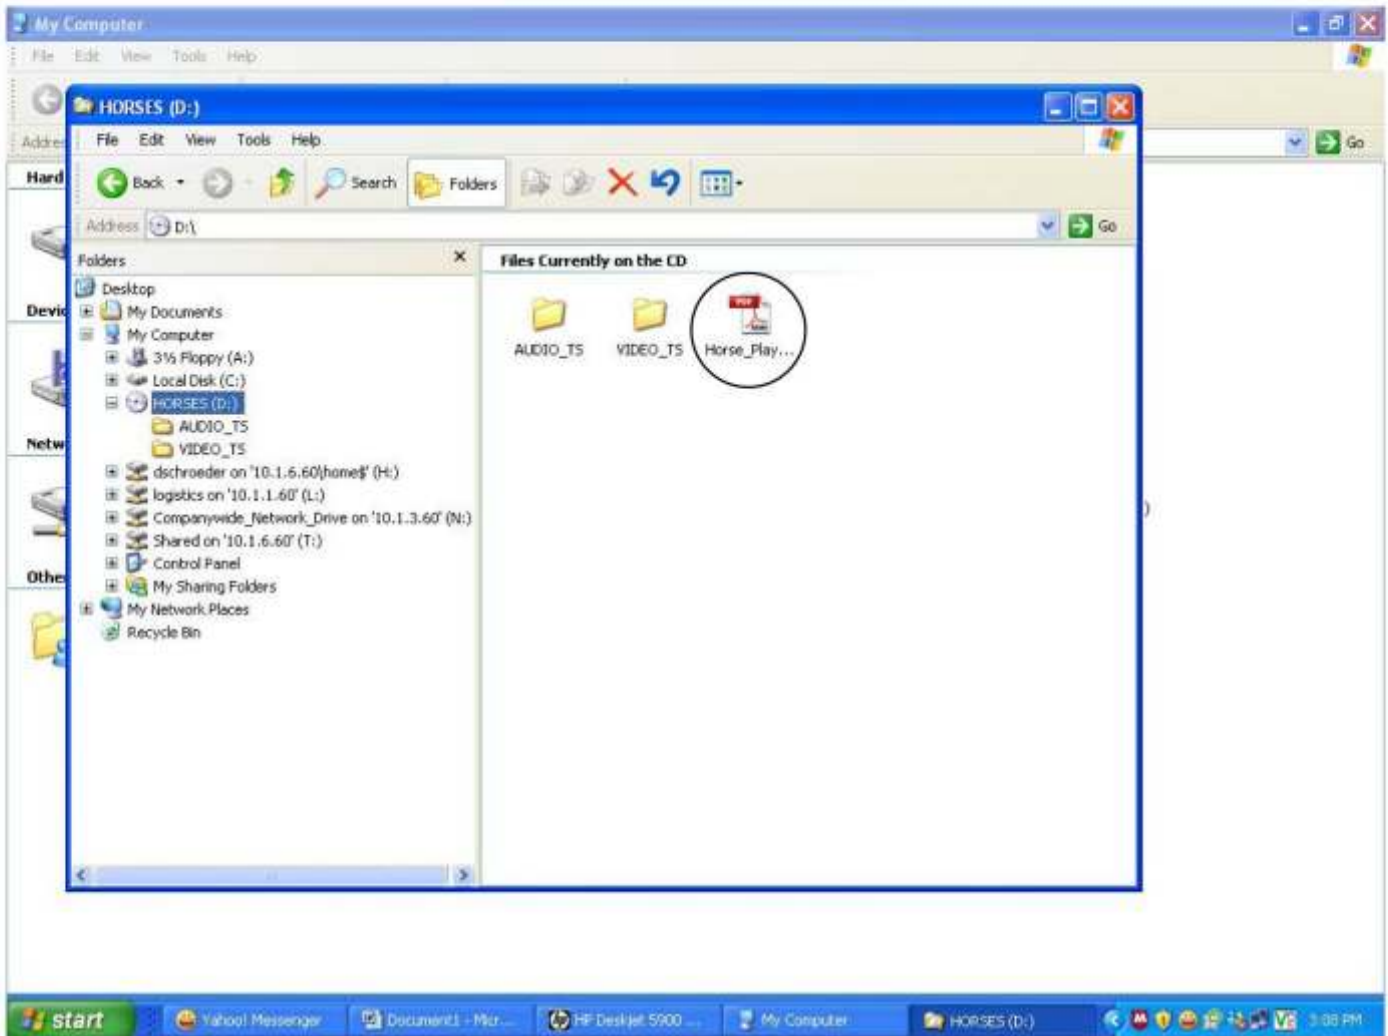

You should now see the PDF File Called Horse_Playgrounds_Manual
Double Click to Open the File